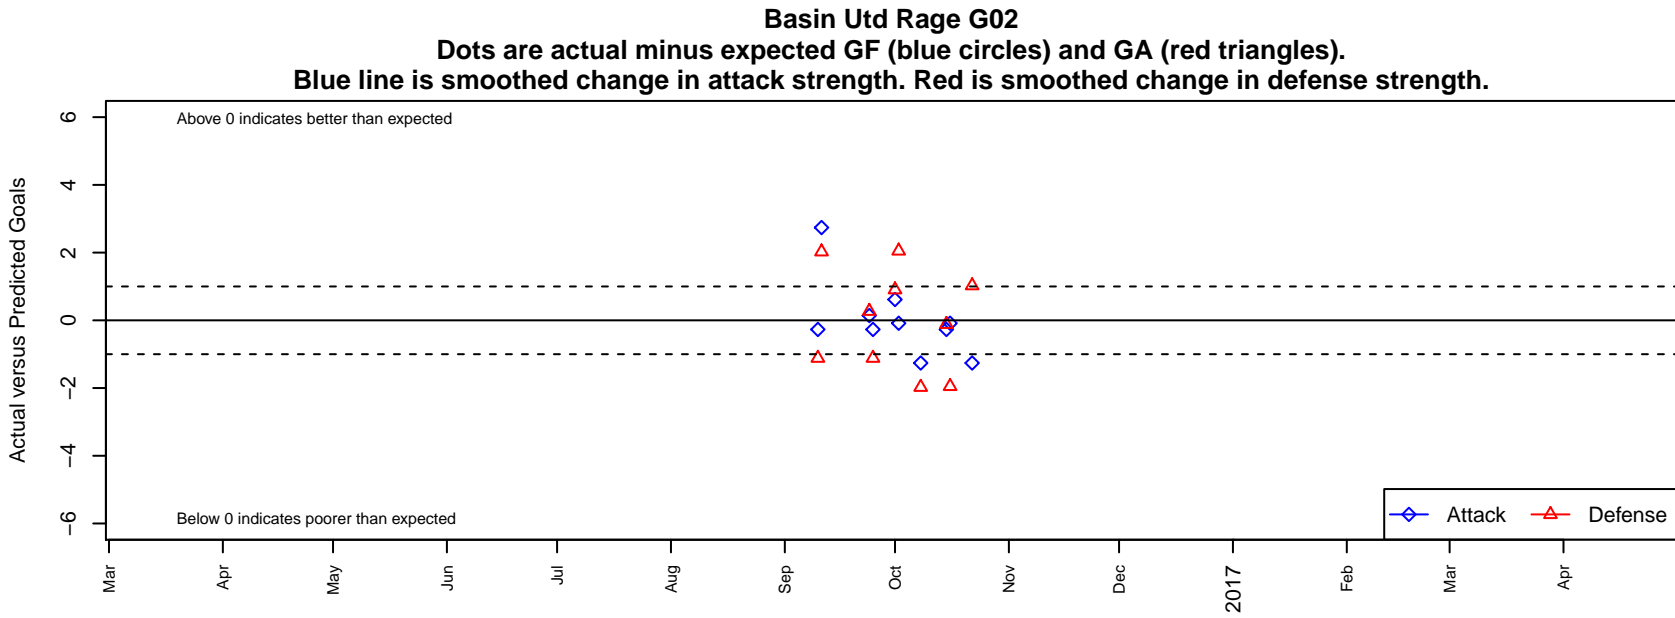

### Basin Utd Rage G02

Basin United SC (BUSC)  
Klamath Falls, OR  
G02 total strength=974  
attack=3.65 defense=0.92  
fall league = SOCL Cascade U15

alt names used:  
BUSC Rage

Venues played:  
2016 SOCL Cascade U15

**attack and defense variance (black dot)  
relative to other teams  
and top 10 in region**

**attack and defense rating  
relative to others at age  
and all opponents in last 13 months**

**Performance relative to 13 month average**