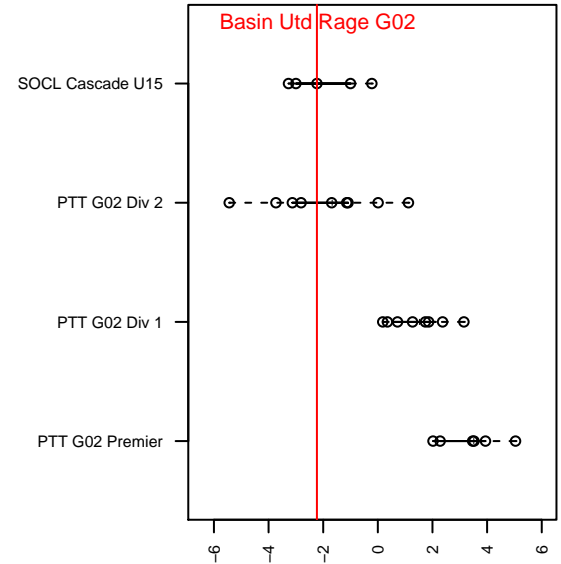

### Basin Utd Rage G02

Basin United SC (BUSC)  
Klamath Falls, OR  
G02 total strength=974  
attack=3.65 defense=0.92  
fall league = SOCL Cascade U15

alt names used:  
BUSC Rage

Venues played:  
2016 SOCL Cascade U15

**attack and defense variance (black dot)  
relative to other teams  
and top 10 in region**

**attack and defense rating  
relative to others at age  
and all opponents in last 13 months**

**Performance relative to 13 month average**